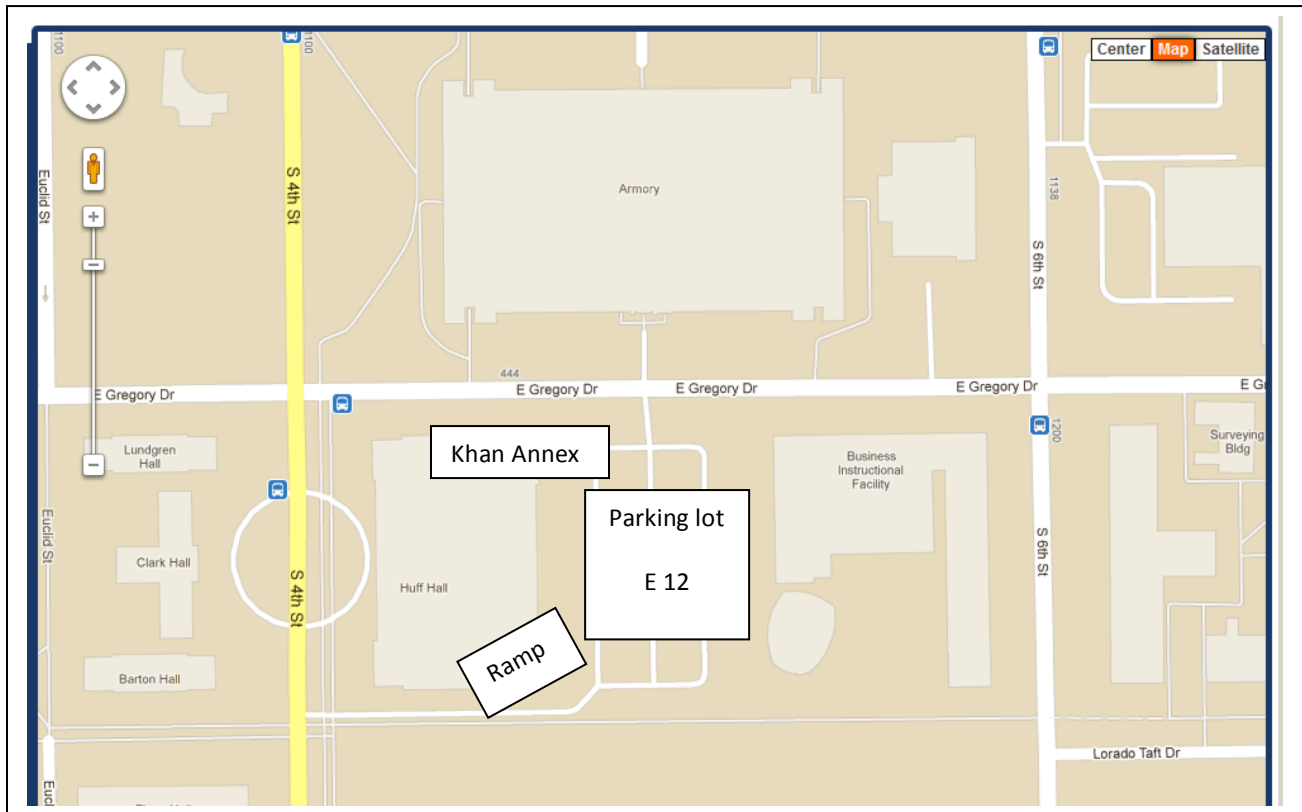

For those of you with guests that have limited mobility there are wheelchair accessible entrances to Huff Hall. See map below:

You get to the ramp on the south east side of Huff Hall through Parking lot E 12. You can also enter on the north side of Huff Hall through the Khan Annex. If you enter through the Khan Annex, go up the hallway and turn left.

Handicapped parking is very limited in lot E 12. If you cannot find a parking space in lot E 12, please drop your guest off and look for another space.

The seats on the floor are reserved for families with guests who cannot sit in the bleachers. Accessible seating is on a first come, first served basis, so please arrive early.